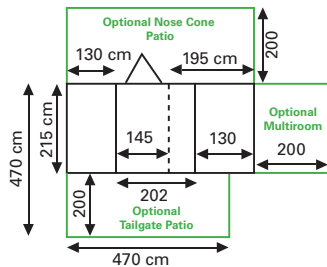

Zips provided for **OPTIONAL EXTRA Nose Cone Patio.**

Zips provided for **OPTIONAL EXTRA Tailgate Patio.**

Zips provided for **OPTIONAL EXTRA Tail Gate Patio & Wall Sets.**

XT CLASSIC

The **NEW XTTrailer Tent** range has a distinguishing feature of a revised flysheet. The flysheet is now completely separate from the tent roof and made from Surface Fluoro Carbon coated Ripstop canvas. Benefits of the new flysheet are immediately noticeable, enabling a larger insulating airspace above the tent roof and thus making the interior of the tent noticeably cooler.

To further enhance airflow in hot climates the XT Deluxe comes standard with a "Skyvent" type roof. This enables you to zip open the roof to allow more airflow while being fully insect screened at the same time.

In addition the fluoro carbon coating enables a much faster water run-off in wet conditions, and coupled with the ability to tension the flysheet separately, no water damming occurs.

Added features of the XT Classic and XT Deluxe are the inclusion of a separate zip-close compartment on the top of the PVC tent cover. This makes an ideal storage area.

Ideal height of trailer rack 155-160cm from the ground.

Zips provided for **OPTIONAL EXTRA Multi Room.**

FEATURES

- **100% polyester ripstop Fluorocarbon coated.**
- **Insect protected doors and windows.**
- **Built in PVC groundsheet.**
- **Includes ladder.**
- **Double bed 145 x 215 with standard 100mm mattress**
- **Groundsheet floor area under cover is a further 180cm x 215cm**
- **Storage compartment on PVC tent cover**

Tail Gate Patio & Wall Sets. **OPTIONAL EXTRA.**

XT DELUXE

XT TRAILER TENT

Zips provided for **OPTIONAL EXTRA Nose Cone Patio & Wall Set.**

Skyvent.

Extension Bed.

Multi room. **OPTIONAL EXTRA.**